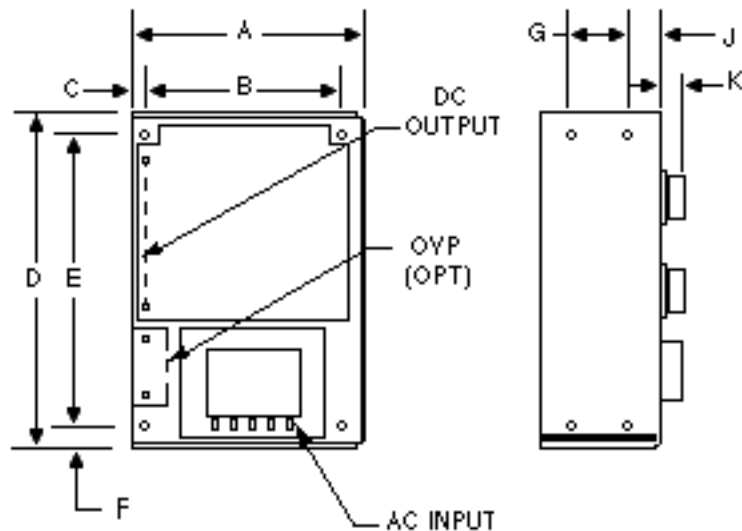

BB Case

Overall Size: 7.00" x 4.88" x 2.95"
 177.80mm x 123.95mm x 74.93mm
 Weight 4 lbs.

	INCH	mm
A	4.87	123.70
B	4.125	104.78
C	0.25	6.35
D	7.00	177.80
E	6.250	158.75
F	0.50	12.70
G	1.250	31.75
H	2.50	63.50
J	0.75	19.05
K	0.450	11.43
L	0.665	16.89
M	1.02	26.03
N	2.85	72.39