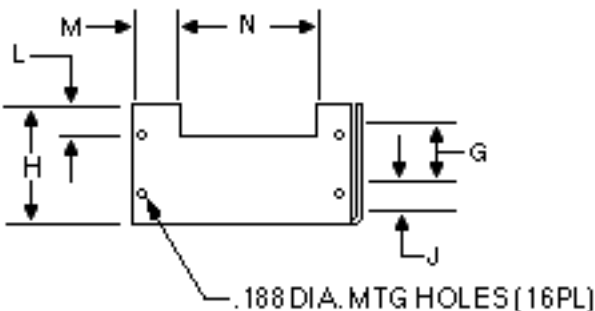

BB Case

Overall Size: 7.00" x 4.88" x 2.95"
 177.80mm x 123.95mm x 74.93mm
 Weight 4 lbs.

	INCH	mm
A	4.87	123.70
B	4.125	104.78
C	0.25	6.35
D	7.00	177.80
E	6.250	158.75
F	0.50	12.70
G	1.250	31.75
H	2.50	63.50
J	0.75	19.05
K	0.450	11.43
L	0.665	16.89
M	1.02	26.03
N	2.85	72.39